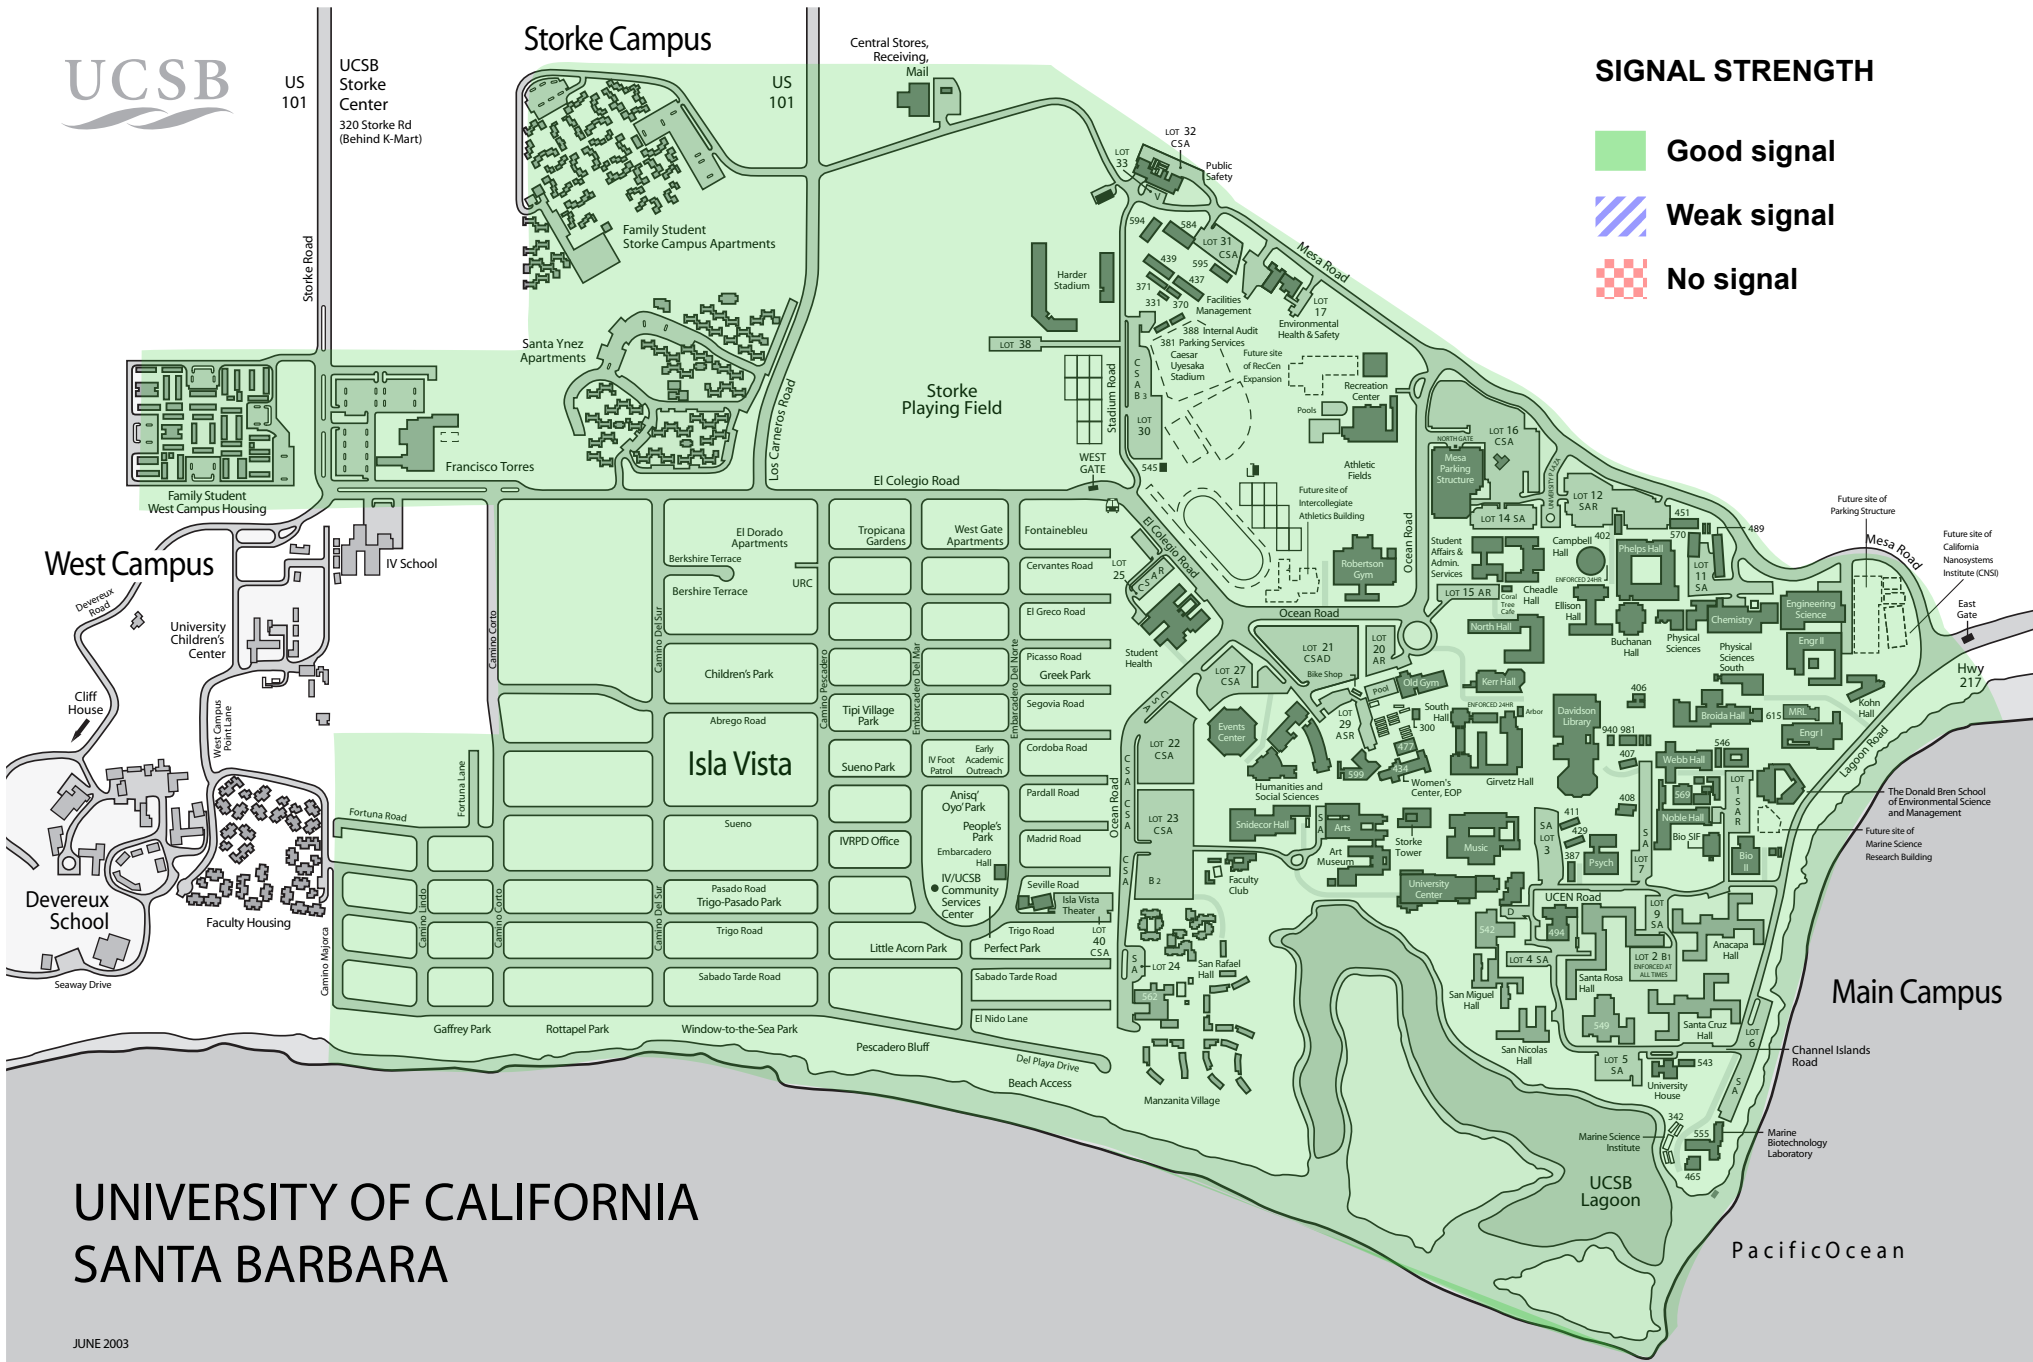

CELLULAR SERVICE COVERAGE MAP: VERIZON, SPRINT, T-MOBILE, CINGULAR

US 101
UCSB Storke Center
320 Storke Rd
(Behind K-Mart)

SIGNAL STRENGTH

- Good signal
- Weak signal
- No signal

UNIVERSITY OF CALIFORNIA
SANTA BARBARA