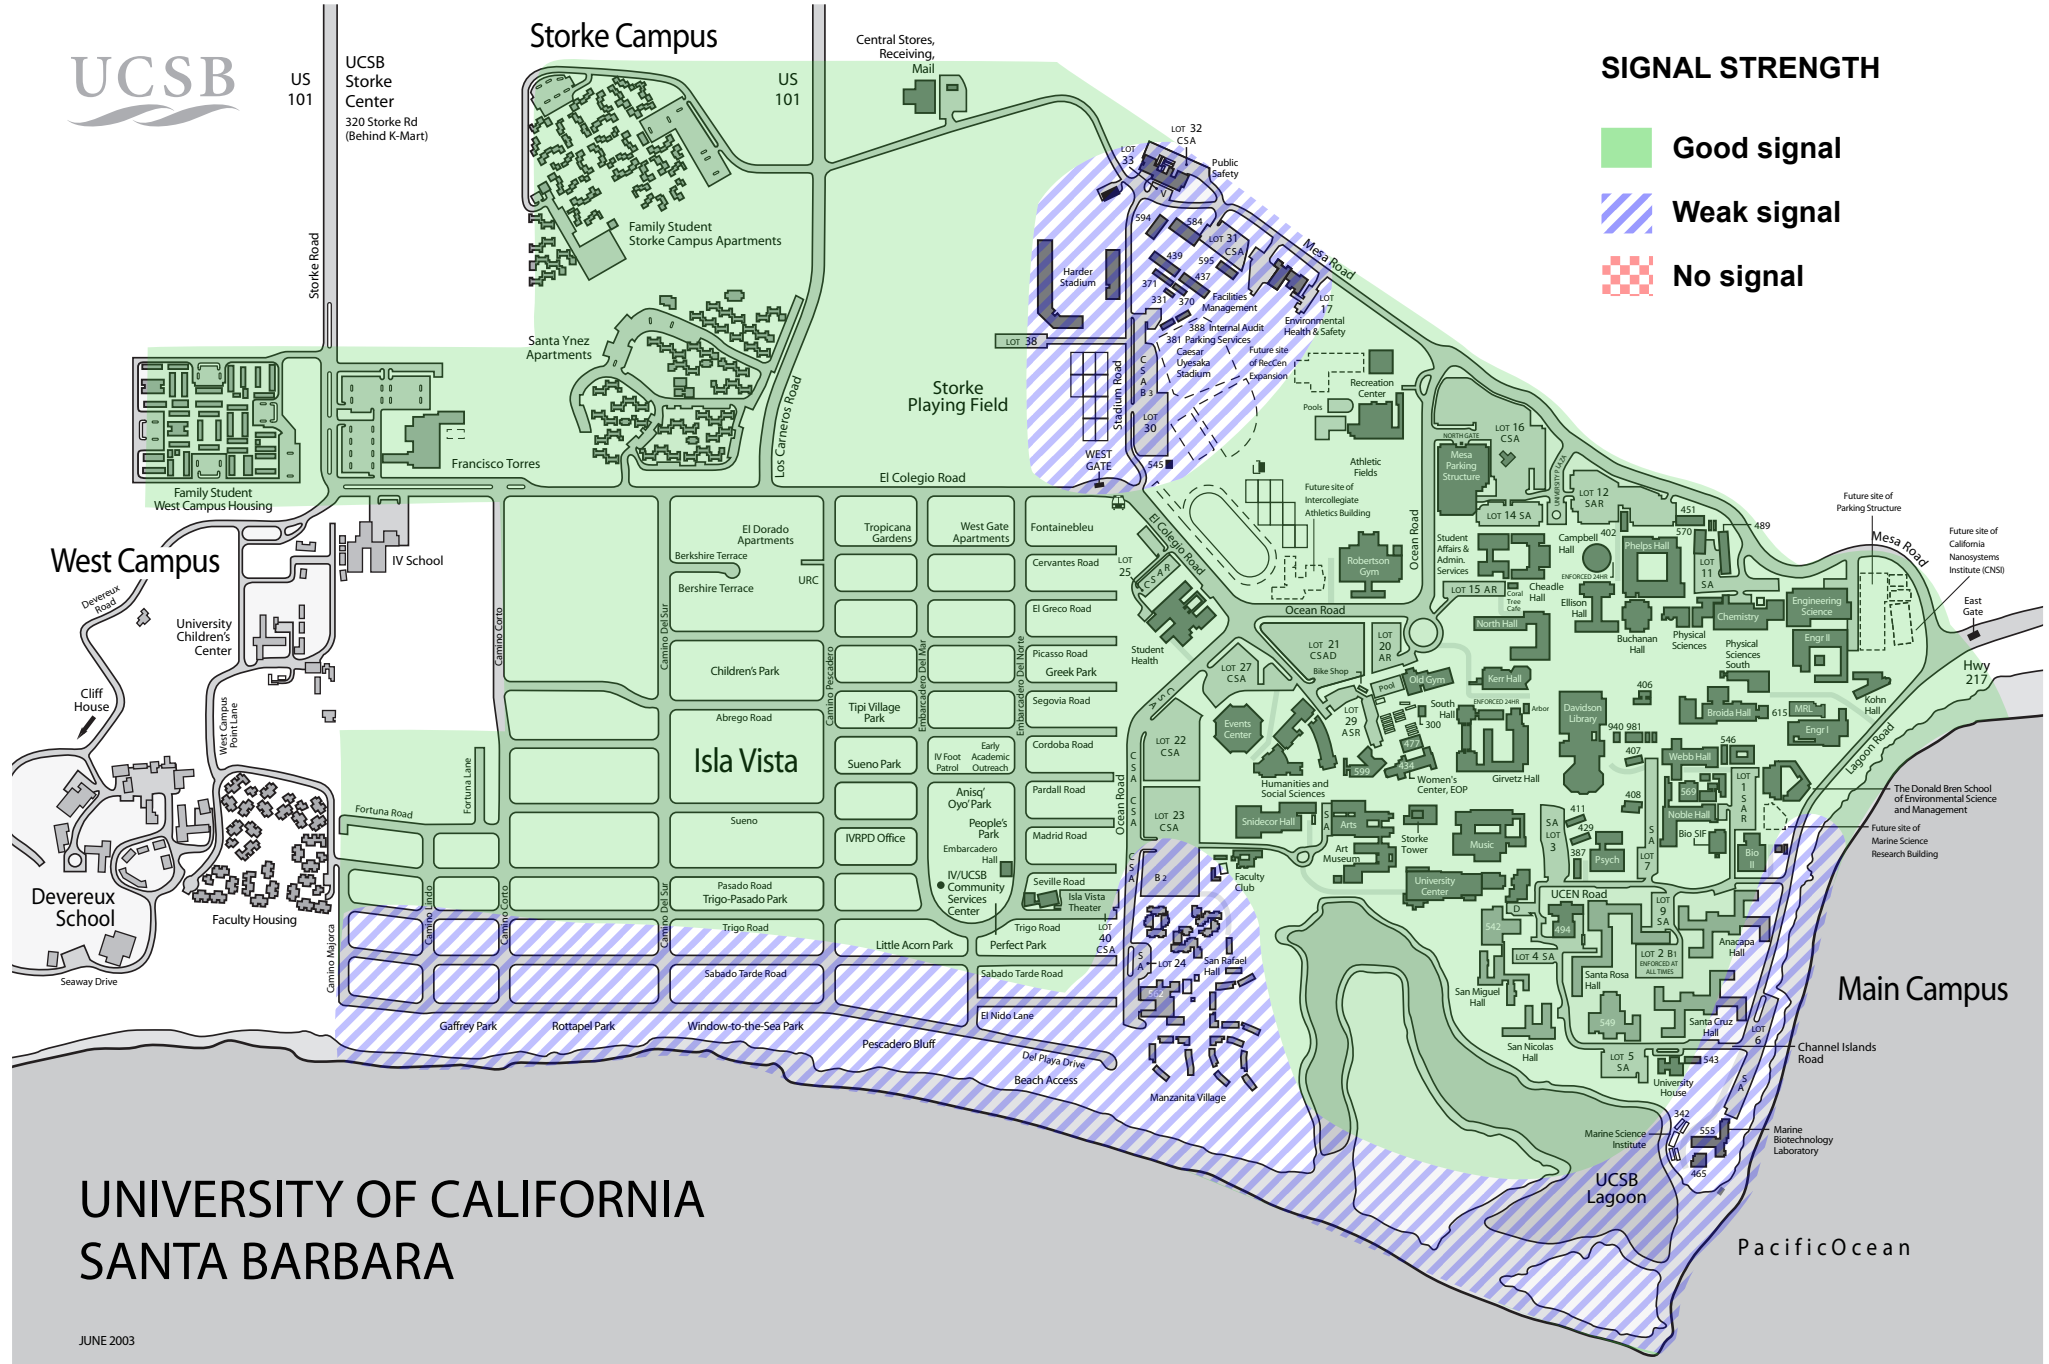

CELLULAR SERVICE COVERAGE MAP: AT&T

US 101
UCSB Storke Center
320 Storke Rd
(Behind K-Mart)

SIGNAL STRENGTH

- Good signal
- Weak signal
- No signal

UNIVERSITY OF CALIFORNIA
SANTA BARBARA